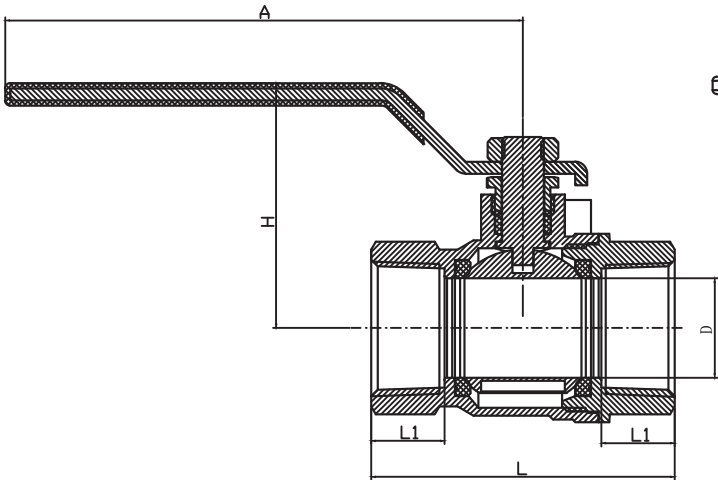

## Lead Free Brass Full-Port Ball Valves

1	Handle Nut	Q235	1
2	Handle	Q235	1
3	Gland	H57-3	1
4	Stuff	PTFE	1
5	Body	C46500	1
6	Ball Seat	PTFE	2
7	Ball	C46500	1
8	Bonnet	C46500	1
9	Stem	H57-3	1

DN	Size	A	H	L	L1	D
15	1/2"	99	44	51	12.5	15
20	3/4"	99	47	58	14	19
25	1"	108	60	64	14.5	19
32	1-1/4"	139	67	76	16	30
40	1-1/2"	139	74	88	17.5	37
50	2"	163	94	105.5	19.5	49
75	3"	242	131	157	30	74
100	4"	264	149	184	33.2	93

Ball Valves are NSF-61 approved.  
Visit [NSF.org](http://NSF.org) for more information.