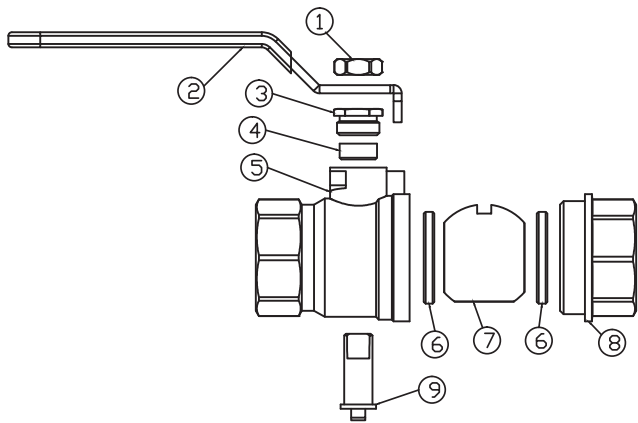

## Lead Free Brass Full-Port Ball Valves

1	Handle Nut	Q235	1
2	Handle	Q235	1
3	Gland	H57-3	1
4	Stuff	PTFE	1
5	Body	C46500	1
6	Ball Seat	PTFE	2
7	Ball	C46500	1
8	Bonnet	C46500	1
9	Stem	H57-3	1

DN	Size	A	H	L	L1	D
15	1/2"	99	44	51	12.5	15
20	3/4"	99	47	58	14	19
25	1"	108	60	64	14.5	19
32	1-1/4"	139	67	76	16	30
40	1-1/2"	139	74	88	17.5	37
50	2"	163	94	105.5	19.5	49
75	3"	242	131	157	30	74
100	4"	264	149	184	33.2	93

Ball Valves are NSF-61 approved.  
Visit [NSF.org](http://NSF.org) for more information.