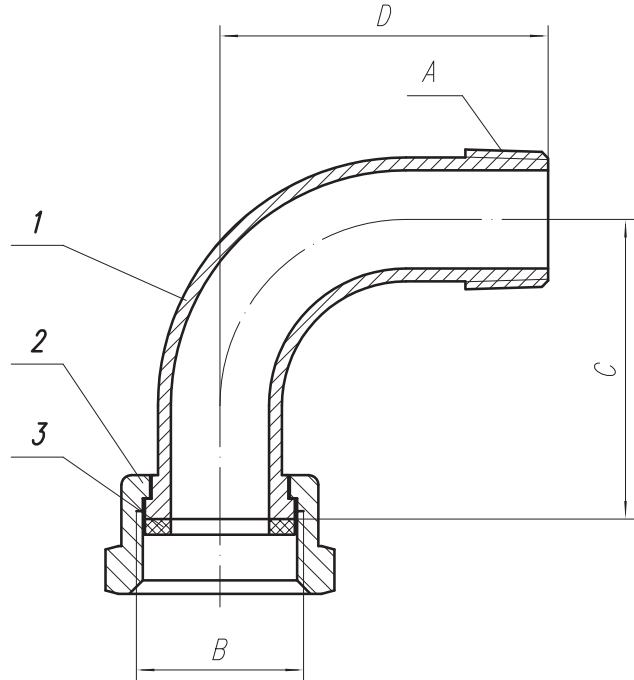

90° Brass Meter Couplings

Meter couplings gaskets supplied with brass meter couplings are NSF-61 approved. Visit [NSF.org](https://www.nsf.org) for more information.

Size A	B	C	D
NPT 3/4"	NPSM 1"	2.28"	2.50"
NPT 1"	NPSM 1-1/4"	2.50"	2.62"