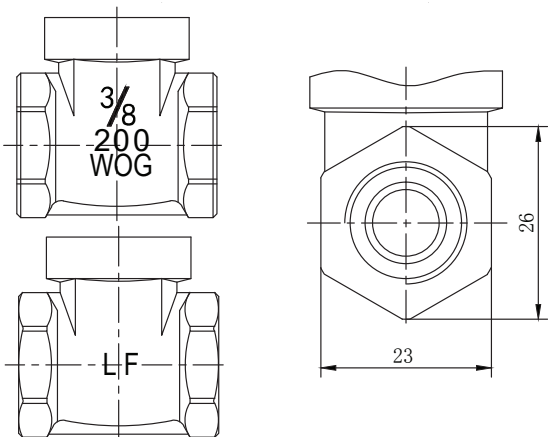

Lead Free Brass Gate Valves

12	Nut	1	30
11	Brand	1	Aluminum L1-L6
10	Hand Wheel	1	Cast Iron
9	Stem	1	C46500
8	Nut	1	C46500
7	Ring	1	C46500
6	Stuff	1	PTFE
5	Nut	1	C46500
4	Bonnet	1	C46500
3	Gasket	1	PTFE
2	Gate	1	C46500
1	Body	1	C46500

DN	Size	A	H	L	L1	D
15	1/2"	54.5	66.5	41	11	13
20	3/4"	56.5	71	44.5	12	16
25	1"	62	76.4	50.4	14.2	19.5
32	1-1/4"	76	93.5	53.5	15.5	25
40	1-1/2"	76	108.5	57.5	15.5	32
50	2"	87	129	63.5	17.5	43
75	3"	110	167	92.5	26	58
100	4"	124	199	105	29.5	76