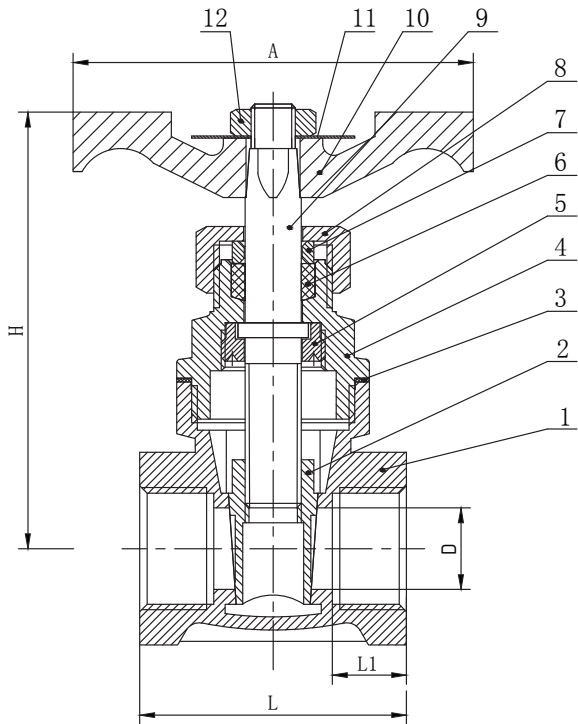

Lead Free Brass Gate Valves

12	Nut	1	30
11	Brand	1	Aluminum L1-L6
10	Hand Wheel	1	Cast Iron
9	Stem	1	C46500
8	Nut	1	C46500
7	Ring	1	C46500
6	Stuff	1	PTFE
5	Nut	1	C46500
4	Bonnet	1	C46500
3	Gasket	1	PTFE
2	Gate	1	C46500
1	Body	1	C46500

DN	Size	A	H	L	L1	D
15	1/2"	54.5	66.5	41	11	13
20	3/4"	56.5	71	44.5	12	16
25	1"	62	76.4	50.4	14.2	19.5
32	1-1/4"	76	93.5	53.5	15.5	25
40	1-1/2"	76	108.5	57.5	15.5	32
50	2"	87	129	63.5	17.5	43
75	3"	110	167	92.5	26	58
100	4"	124	199	105	29.5	76