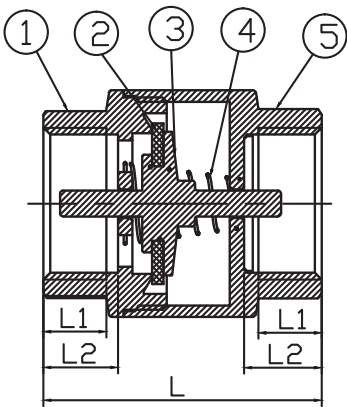

Lead Free Spring-Loaded Full-Port Check Valves

1	Bonnet	C46500	1
2	Gasket	NBR	1
3	Core	C46500	1
4	Spring	304	1
5	Body	C46500	1

DN	Size	L	L1	L2
15	1/2"	47	10.5	12.5
20	3/4"	48.5	11	13.5
25	1"	56.5	12.5	13
32	1-1/4"	60	13	14.5
40	1-1/2"	71	15.5	17
50	2"	77.5	16.5	18
75	3"	102	22	23
100	4"	117.5	22	23

Spring-Loaded Check Valves are NSF-61 approved.
Visit NSF.org for more information.