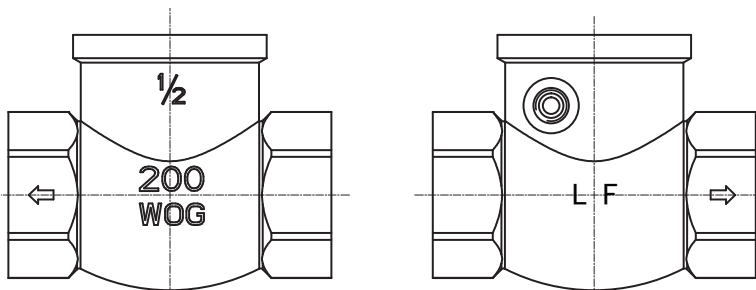

Lead Free Brass Full-Port Swing Check Valves

6	Bolt	C46500	1
5	Pin	H62	1
4	Bonnet	C46500	1
3	Gasket	PTFA	1
2	Swing	C46500	1
1	Body	C46500	1

DN	Size	A	H	L	L1	D
15	1/2"	30.5	35.5	52.5	13	13
20	3/4"	34	40.5	60	13.5	19
25	1"	41.5	46	66.5	14.5	23.5
32	1-1/4"	49	54	81	17	25
40	1-1/2"	56.8	56.5	90	18	34
50	2"	67.8	67	107	21	46
75	3"	98	94	147	21	69
100	4"	122	108.5	174	27	90