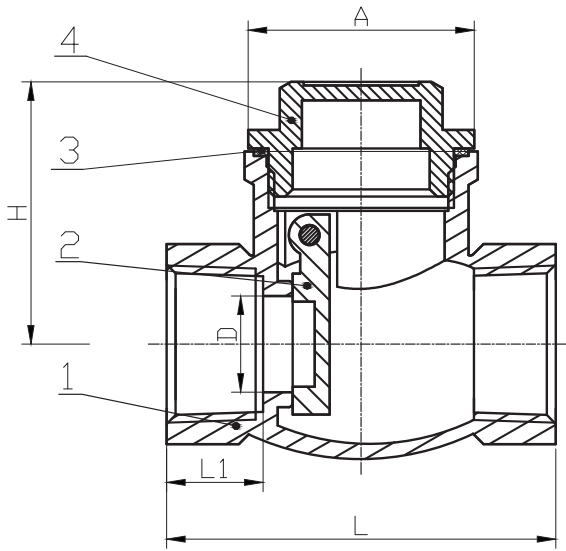

Lead Free Brass Full-Port Swing Check Valves

6	Bolt	C46500	1
5	Pin	H62	1
4	Bonnet	C46500	1
3	Gasket	PTFA	1
2	Swing	C46500	1
1	Body	C46500	1

DN	Size	A	H	L	L1	D
15	1/2"	30.5	35.5	52.5	13	13
20	3/4"	34	40.5	60	13.5	19
25	1"	41.5	46	66.5	14.5	23.5
32	1-1/4"	49	54	81	17	25
40	1-1/2"	56.8	56.5	90	18	34
50	2"	67.8	67	107	21	46
75	3"	98	94	147	21	69
100	4"	122	108.5	174	27	90