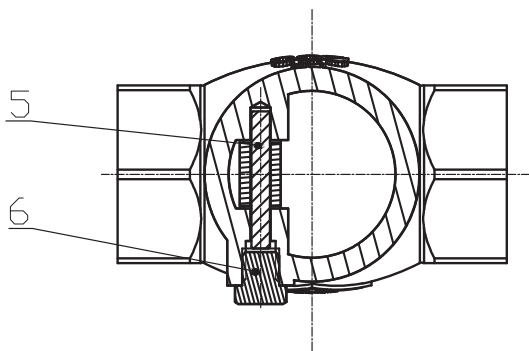

Lead Free Brass Full-Port Swing Check Valves

6	Bolt	C46500	1
5	Pin	H62	1
4	Bonnet	C46500	1
3	Gasket	PTFA	1
2	Swing	C46500	1
1	Body	C46500	1

DN	Size	A	H	L	L1	D
15	1/2"	30.5	35.5	52.5	13	13
20	3/4"	34	40.5	60	13.5	19
25	1"	41.5	46	66.5	14.5	23.5
32	1-1/4"	49	54	81	17	25
40	1-1/2"	56.8	56.5	90	18	34
50	2"	67.8	67	107	21	46
75	3"	98	94	147	21	69
100	4"	122	108.5	174	27	90